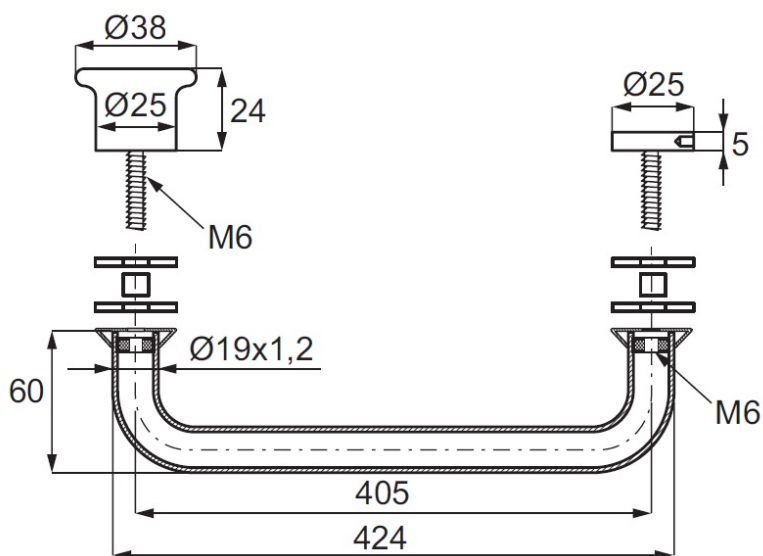

PRODUCT SHEET

Description:

Towel Bar "Loire" W/Pull Knob, SS304 Black Finish, $\varnothing 19 \times 424 \text{mm}$, cc 405, 8-12mm Glass Thickness

Item number:

17.87.122-4

Units	Box	Carton	HS Code	Barcode
Set	1	20	8302420090	 5704866506090